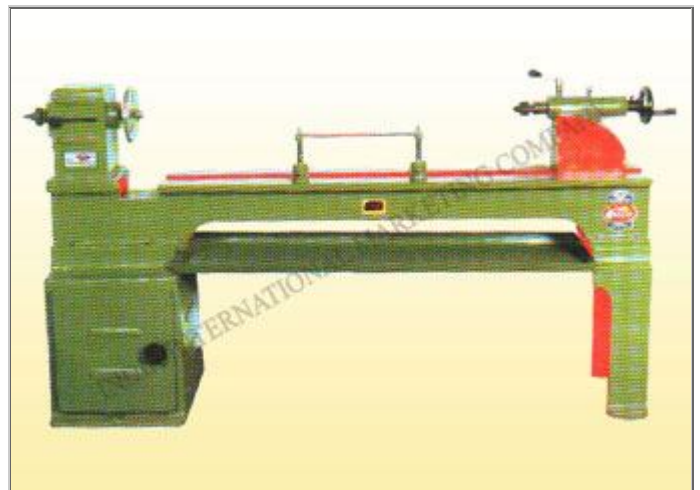

INDIA INTERNATIONAL MARKETING COMPANY

WOODWORKING MACHINES

Combimax

Minimax

Combiplanr - S (Open Stand)

Surface Planner - S

**Thickness Planner (Automould)**

**Basic Spindle Moulder with routing facility**

**Bench Model**

**Fix Circular Saw (with fix table & arbour cutter)**

**Chain Mortiser (Economy model)**

**Heavy Duty Floor Model**

**Light Duty Bench Model**

**Heavy Duty Bench Model**

**Belt & Disc Sander**