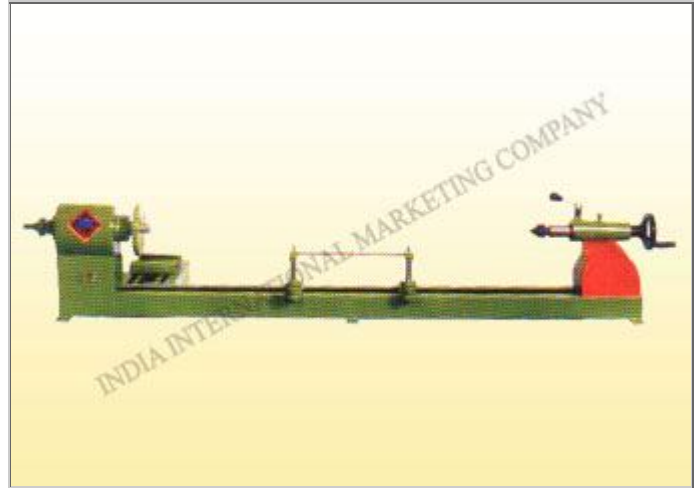

INDIA INTERNATIONAL MARKETING COMPANY

WOODWORKING MACHINES

Combimax

Minimax

Combiplanr - S (Open Stand)

Surface Planner - S

**Thickness Planner (Automould)**

**Basic Spindle Moulder with routing facility**

**Bench Model**

**Fix Circular Saw (with fix table & arbour cutter)**

**Chain Mortiser (Economy model)**

**Heavy Duty Floor Model**

**Light Duty Bench Model**

**Heavy Duty Bench Model**

**Belt & Disc Sander**