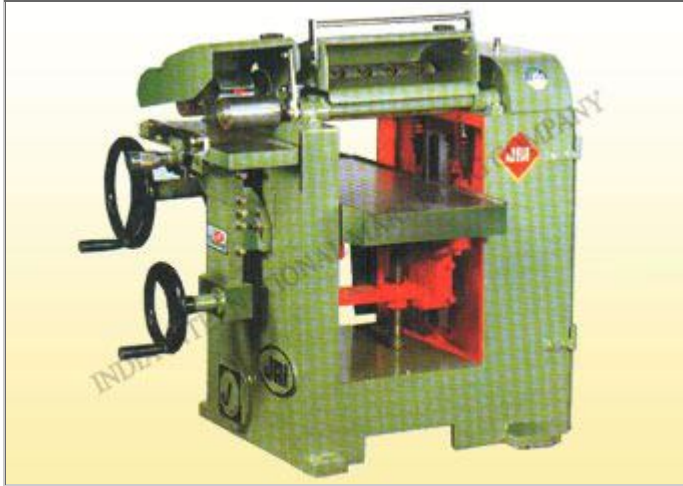

INDIA INTERNATIONAL MARKETING COMPANY

WOODWORKING MACHINES

Combimax

Minimax

Combiplanr - S (Open Stand)

Surface Planner - S

**Thickness Planner (Automould)**

**Basic Spindle Moulder with routing facility**

**Bench Model**

**Fix Circular Saw (with fix table & arbour cutter)**

**Chain Mortiser (Economy model)**

**Heavy Duty Floor Model**

**Light Duty Bench Model**

**Heavy Duty Bench Model**

**Belt & Disc Sander**